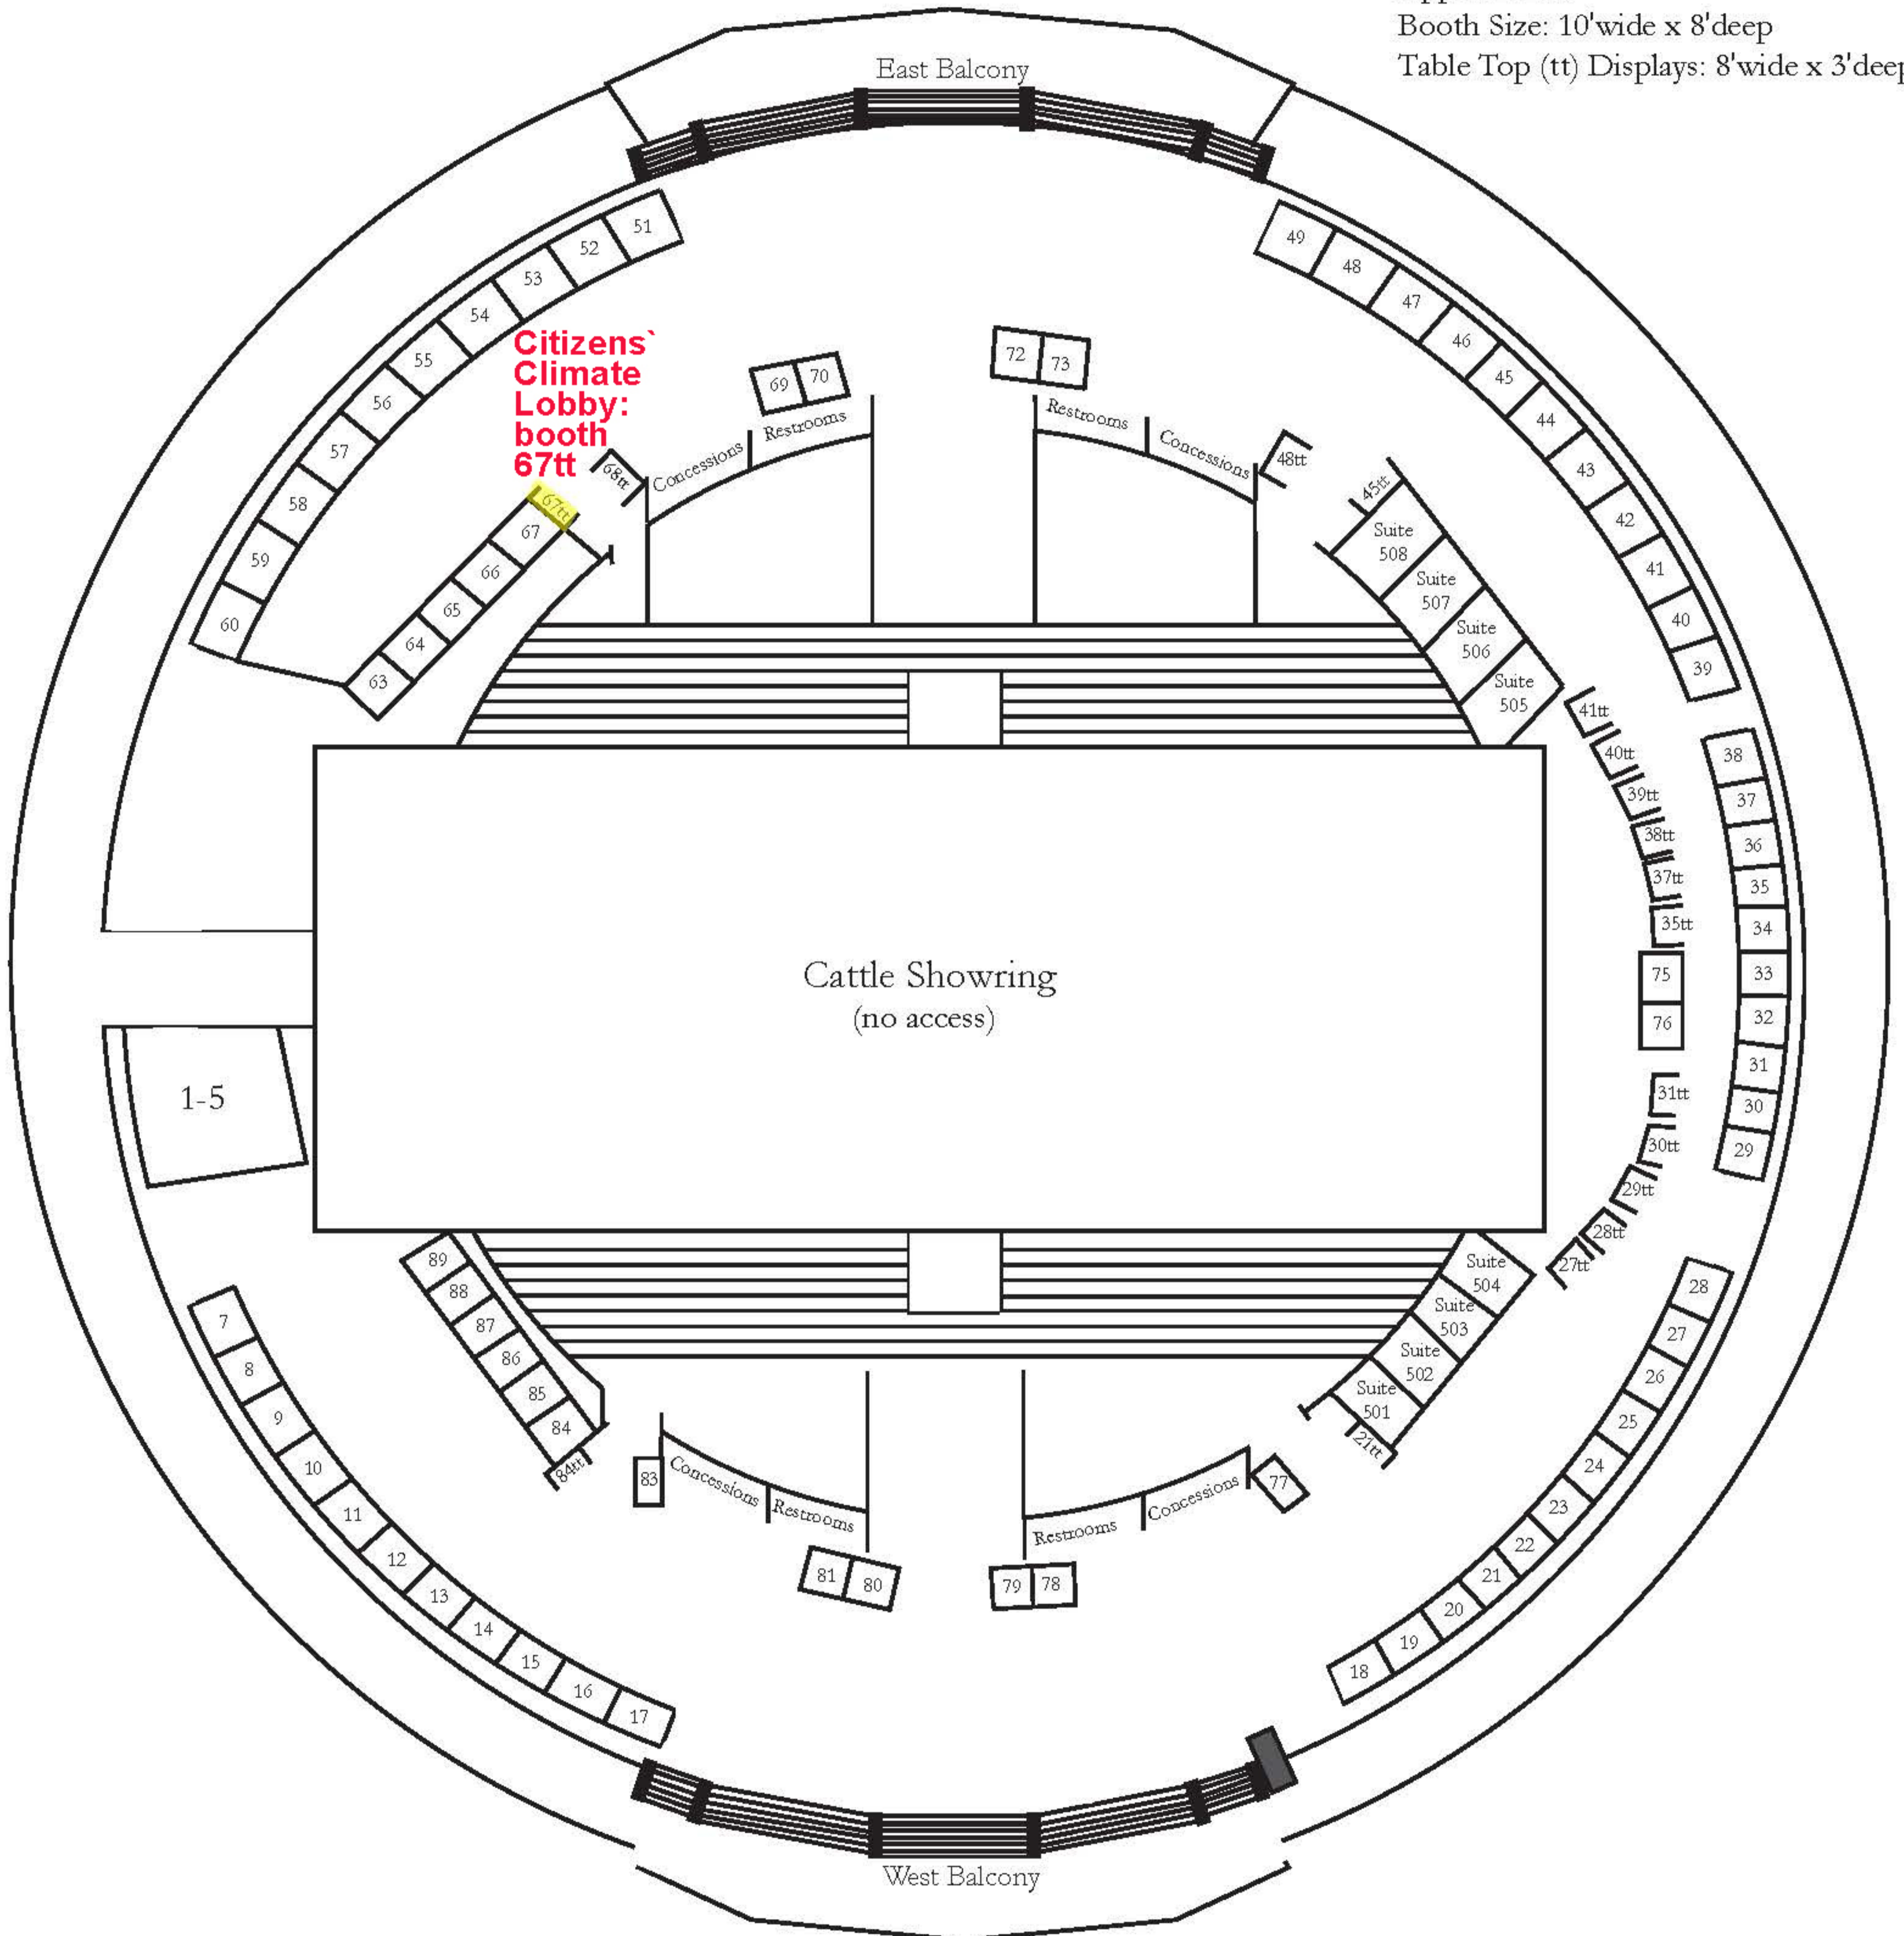

WORLD DAIRY EXPO
Coliseum - Main Concourse Level
Booths MC 1 - 89

Approximate
 Booth Size: 10' wide x 8' deep
 Table Top (tt) Displays: 8' wide x 3' deep

- Booths MC 10, MC 11, MC 85: Ceiling below 8' tall
- Booths MC 77, MC 83: Receive regular back drape, no sides
- EB & WB Booths are part of the International Lounge
- Maximum height on booths is 8'
- No hanging signs from the ceiling